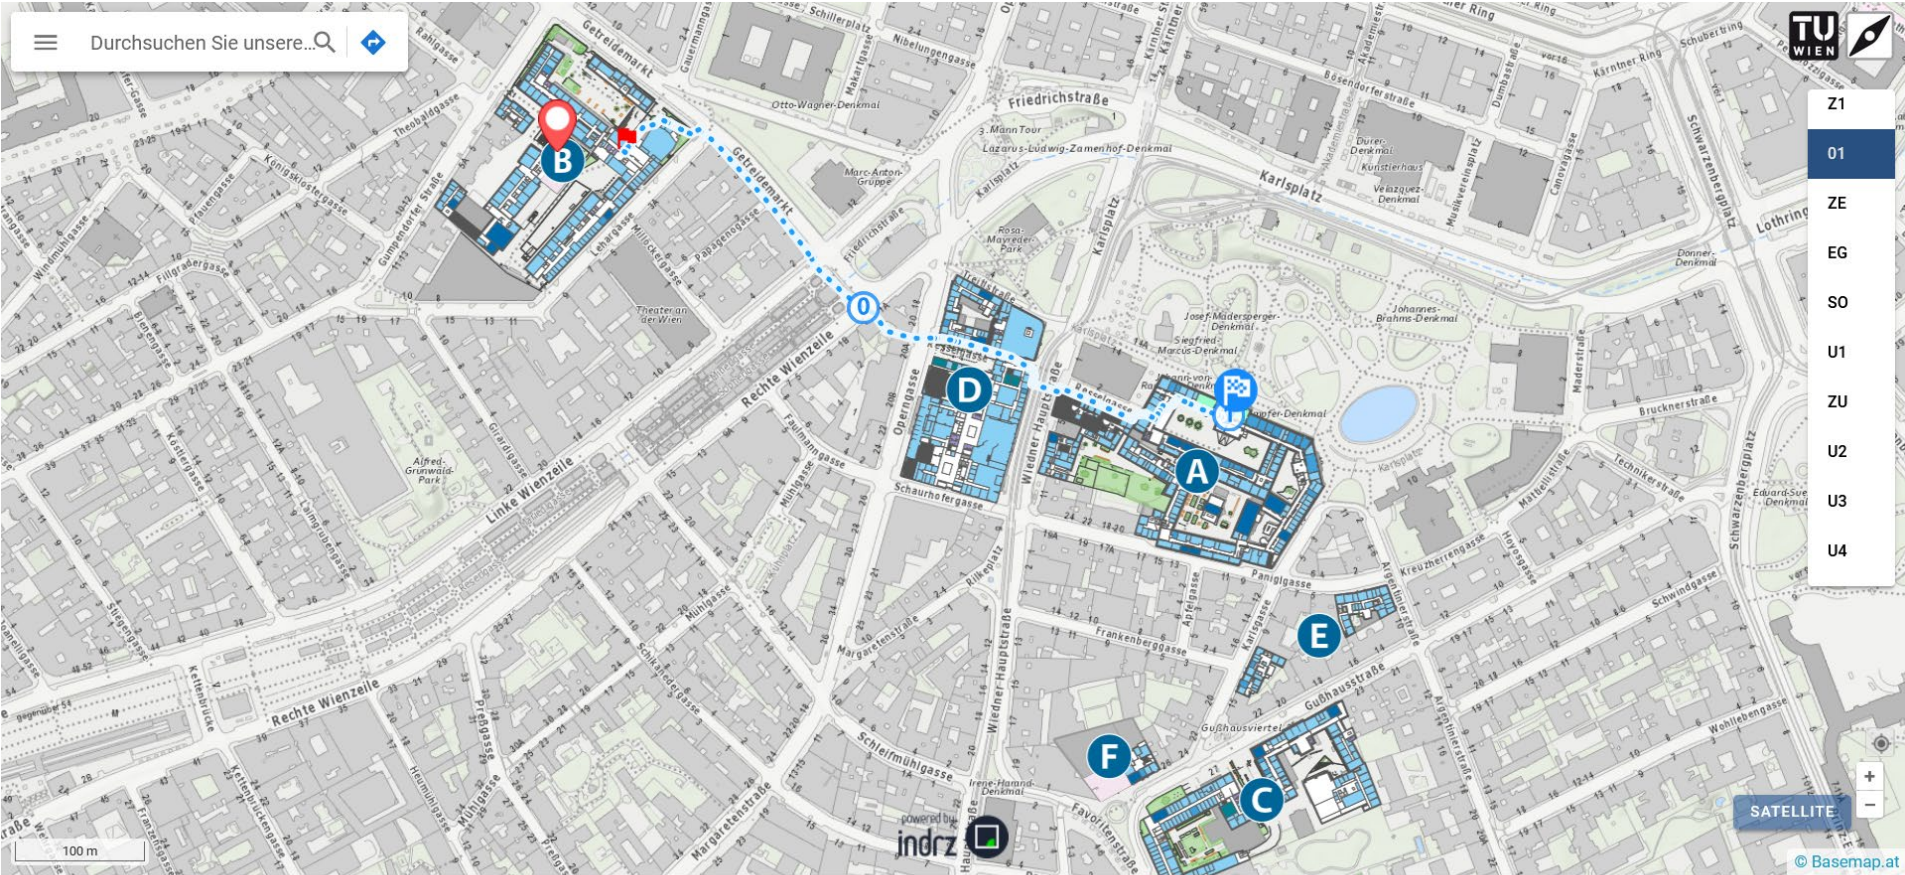

Site plan TU Wien: <https://maps.tuwien.ac.at/>

“Festsaal” is at Karlsplatz, building A

Lab Visits are at Campus Getreidemarkt, Building B

- Z1
- 01**
- ZE
- EG
- SO
- U1
- ZU
- U2
- U3
- U4

SATELLITE

© Basemap.at