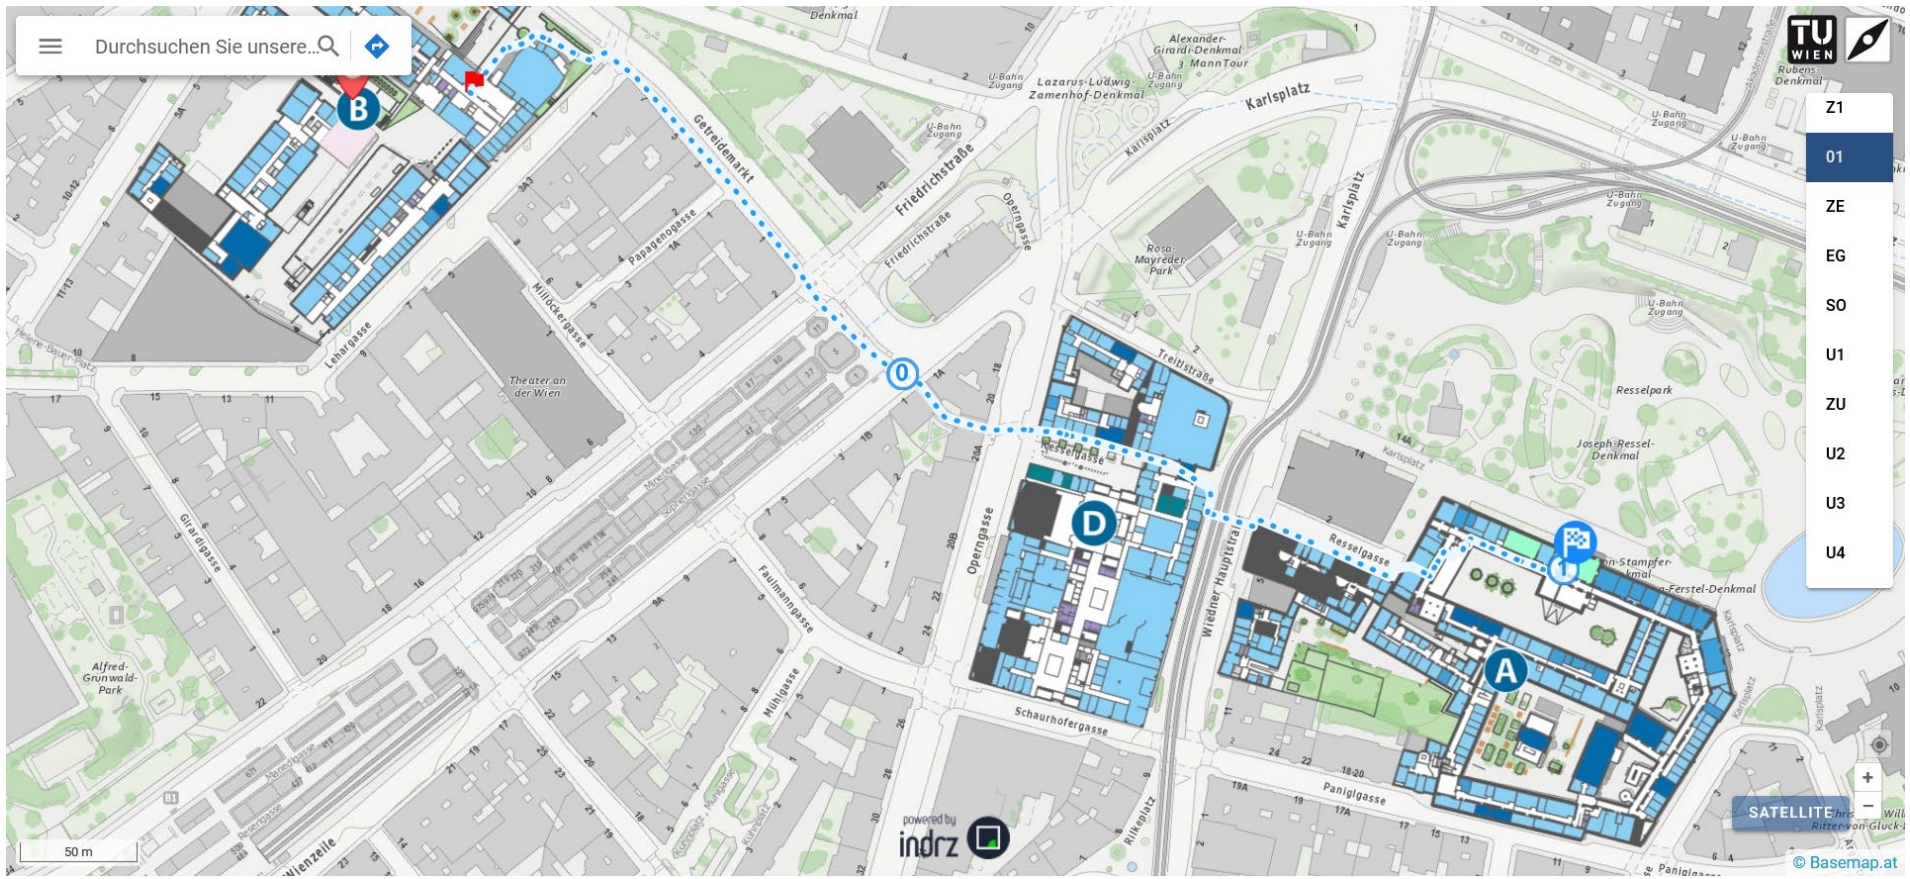

Site plan TU Wien: <https://maps.tuwien.ac.at/>

“Festsaal” is at Karlsplatz, building A

Lab Visits are at Campus Getreidemarkt, Building B

- Z1
- 01**
- ZE
- EG
- SO
- U1
- ZU
- U2
- U3
- U4

SATELLITE

© Basemap.at